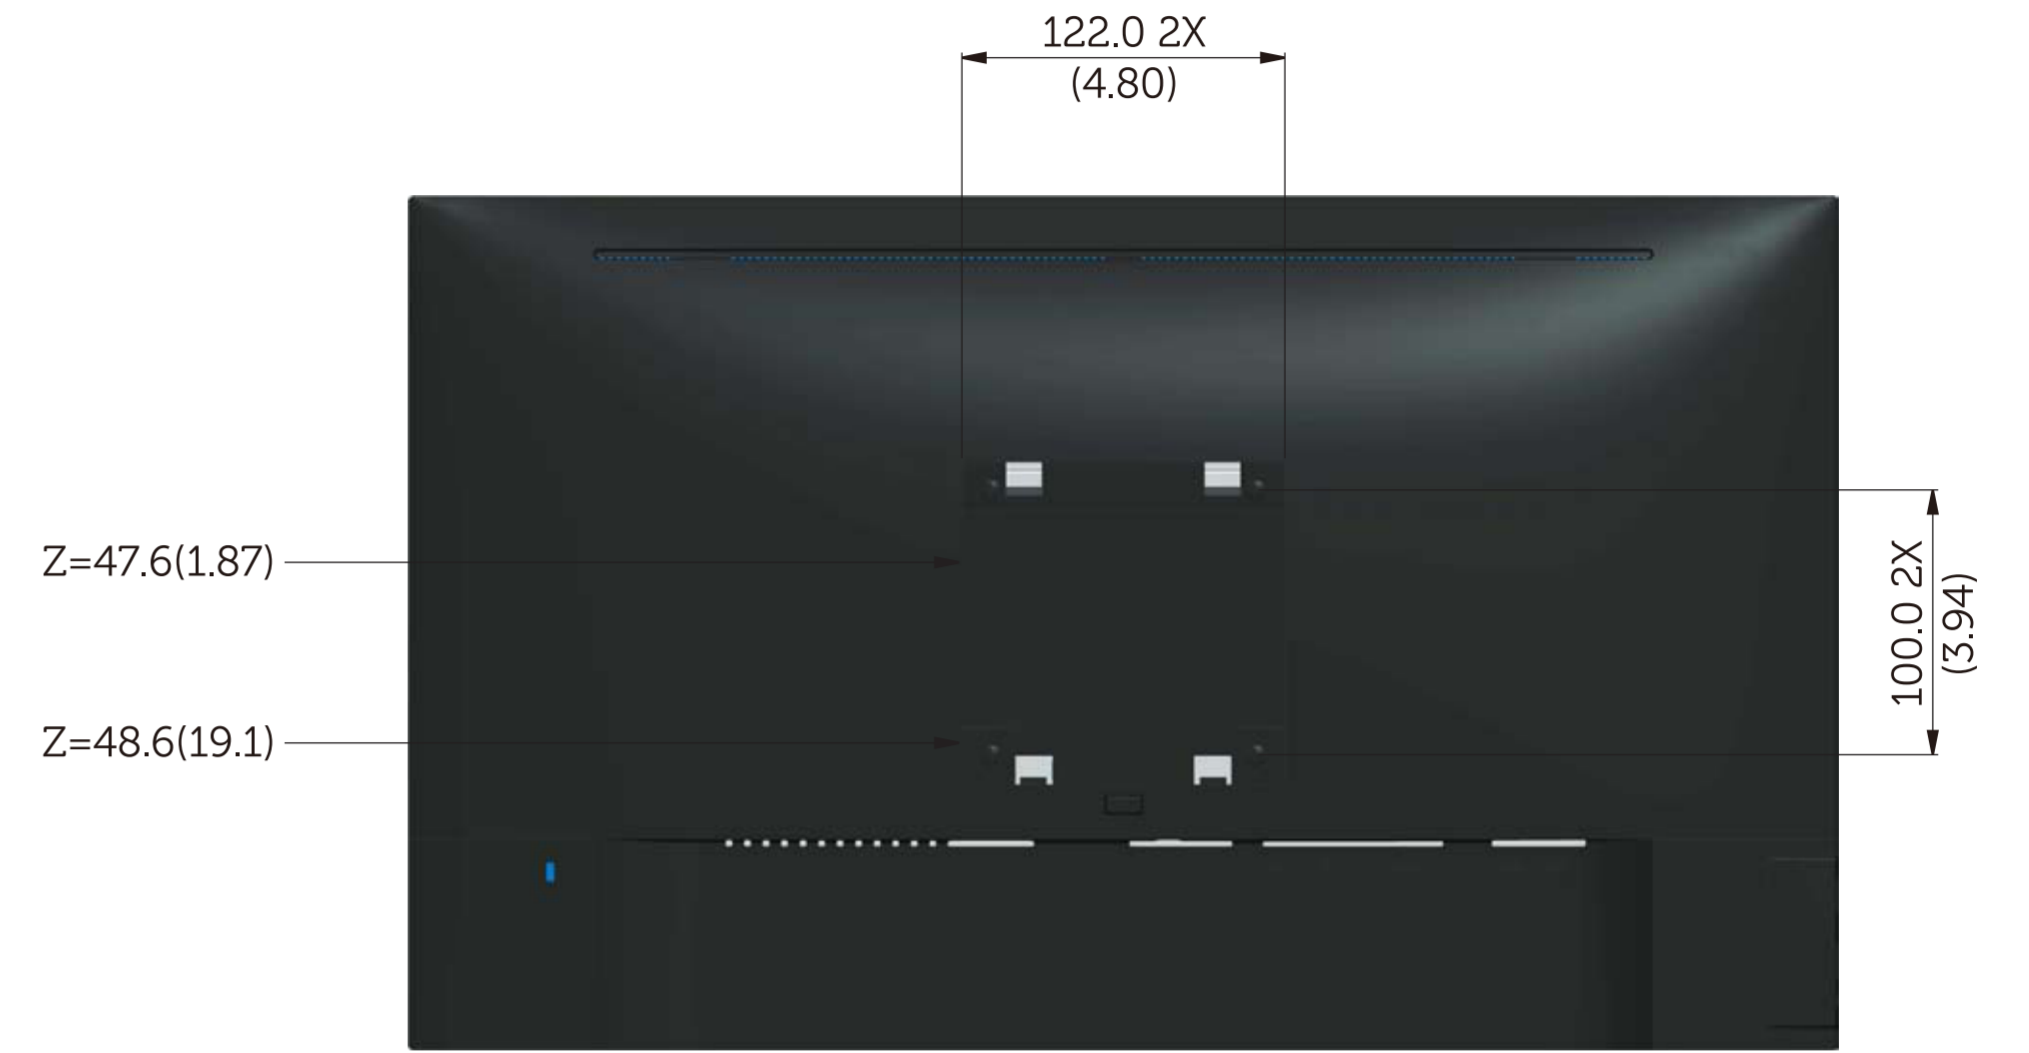

S2417DG Outline Dimension

Norminal Dimension
Unit: mm(inch)

Back View of Monitor without stand